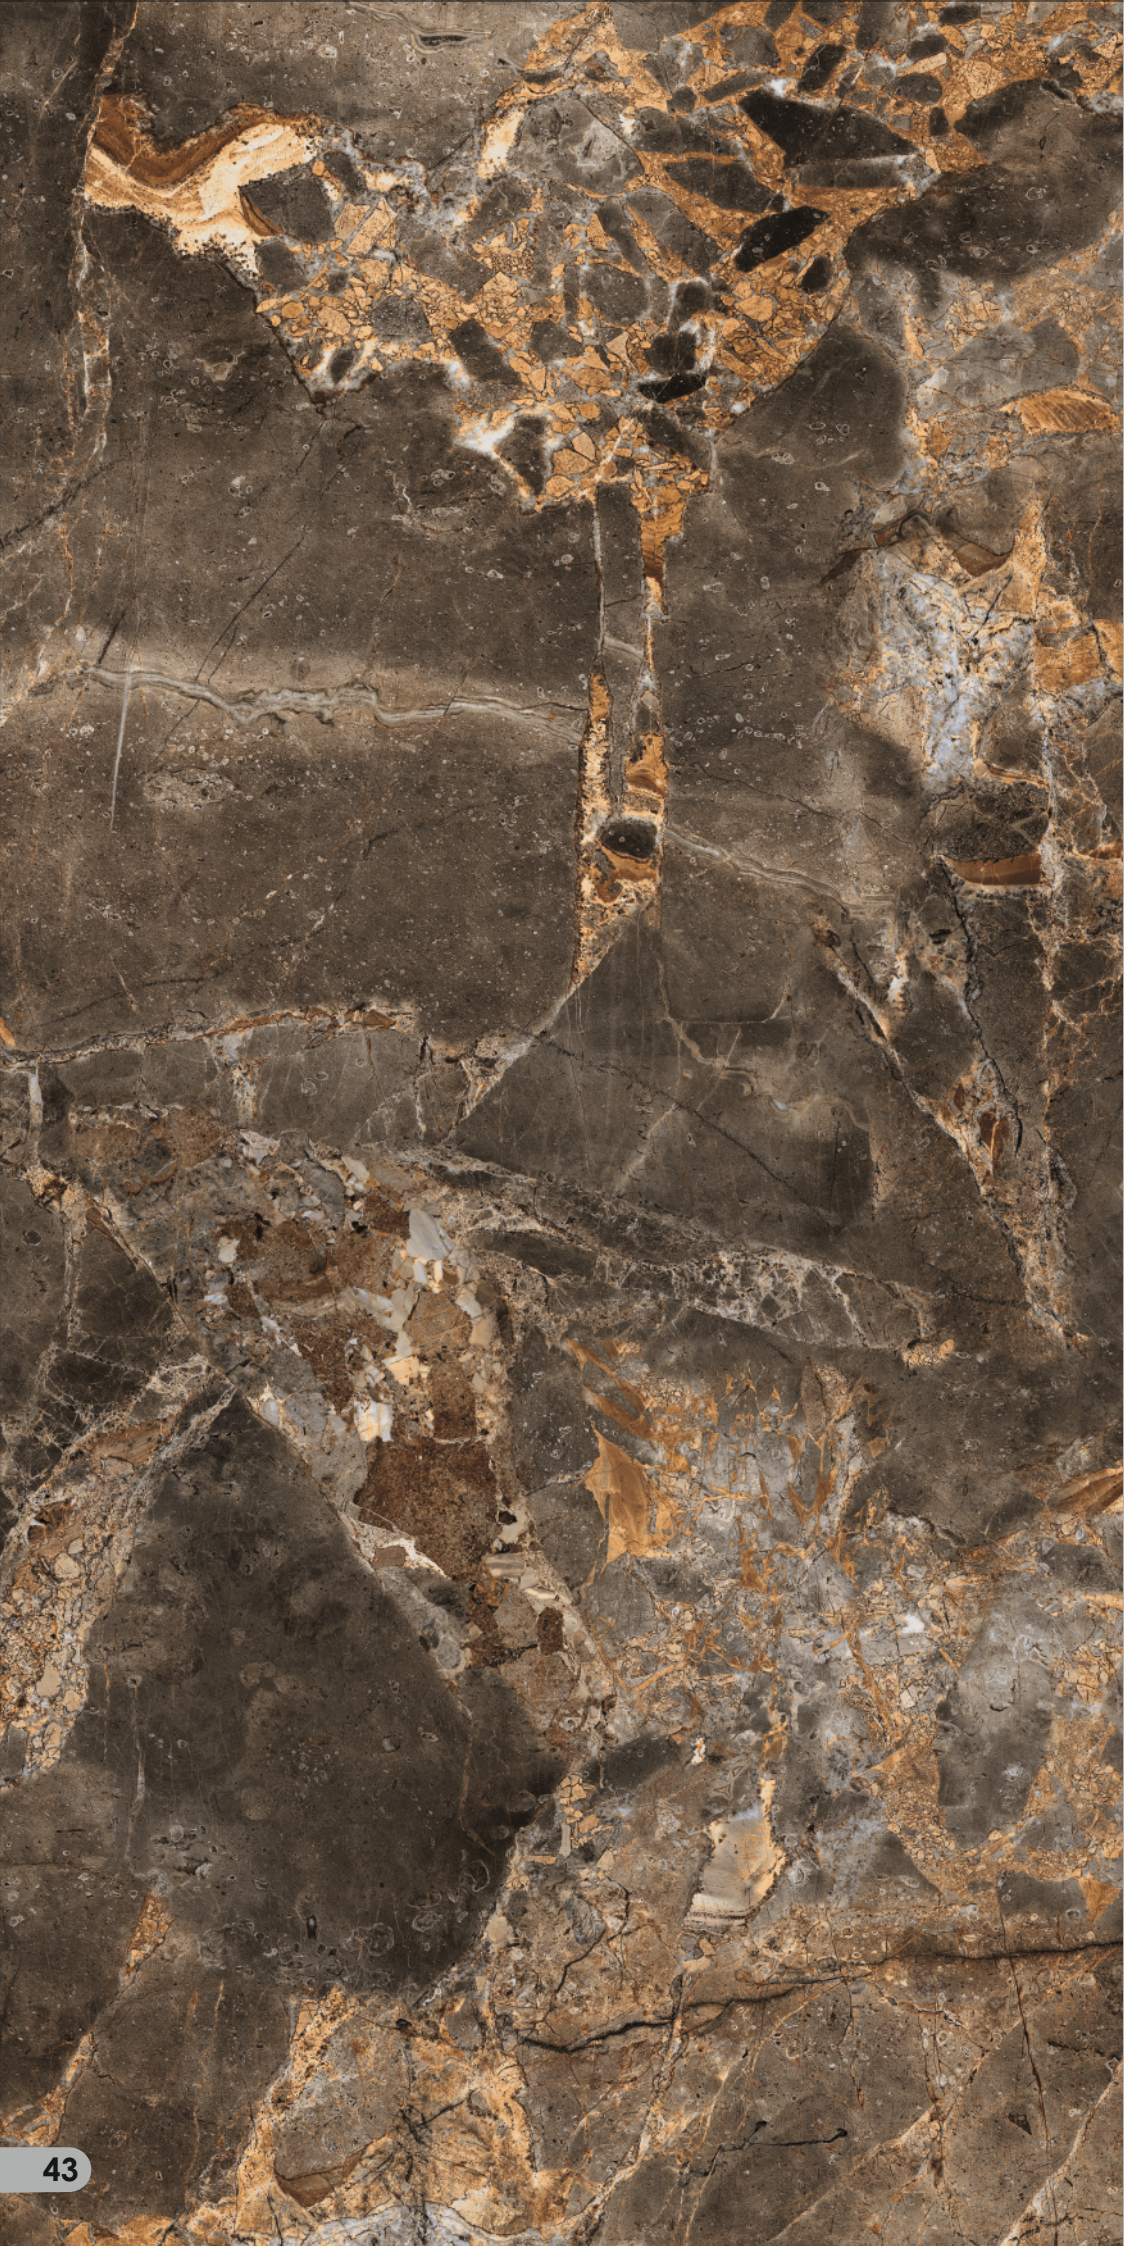

ceramic tile 60 x 120 cm

thickness 9 mm

finish GEM

colors Natural
Beige

faces 7

GREY AND BROWN MARBLE

-  Hotels
-  Housing
-  Bar - Restaurants
-  Shops
-  Public Spaces

TRENTO BEIGE