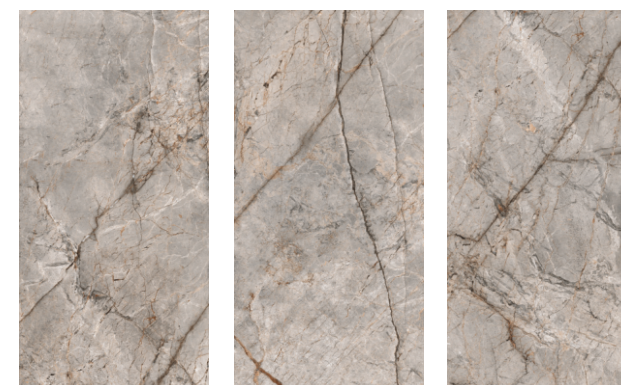

ceramic tile 60 x 120 cm

thickness 9 mm

finish GEM

colors Natural
Beige

faces 7

GREY AND BROWN MARBLE

-  Hotels
-  Housing
-  Bar - Restaurants
-  Shops
-  Public Spaces

TRENTO BEIGE