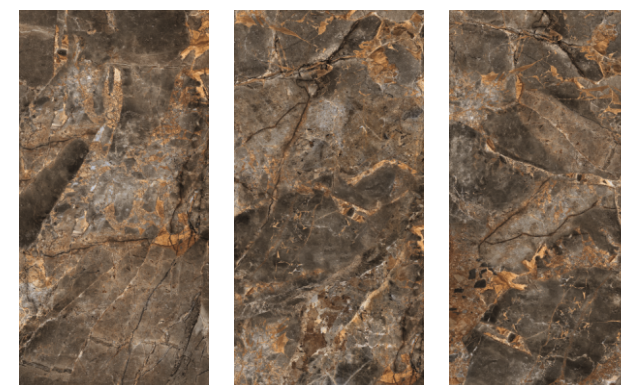

GREY AND BROWN MARBLE