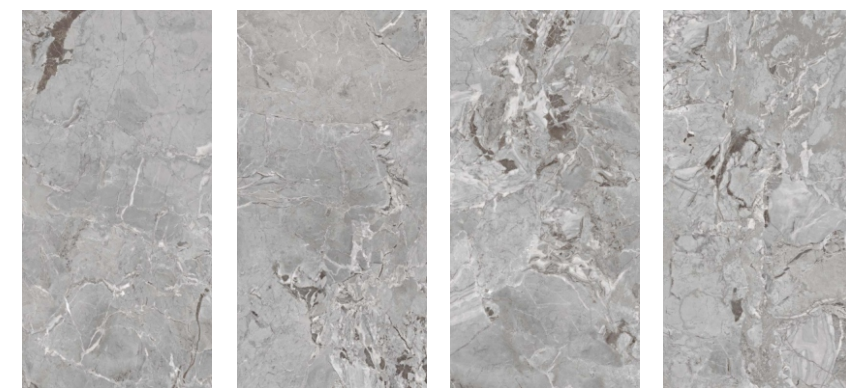

finish Uniglow

colors Grey
Bianco

faces 6

GREY AND BROWN MARBLE

Hotels

Housing

IMPAST GREY

IMPAST NERO