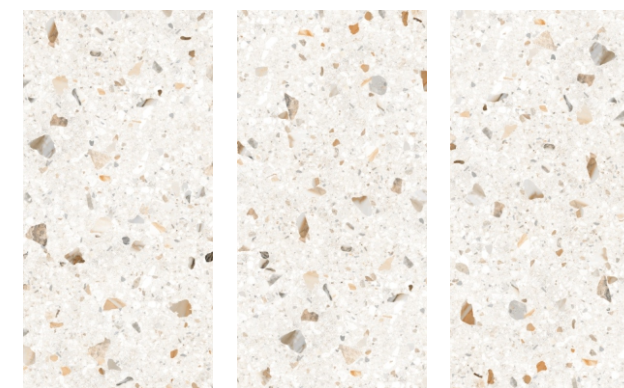

STONE CRAFT

ceramic tile 60 x 120 cm

thickness 9 mm

finish GEM

faces 5

TERRAZZO

-  Hotels
-  Housing
-  Bar - Restaurants
-  Shops
-  Public Spaces

METAL