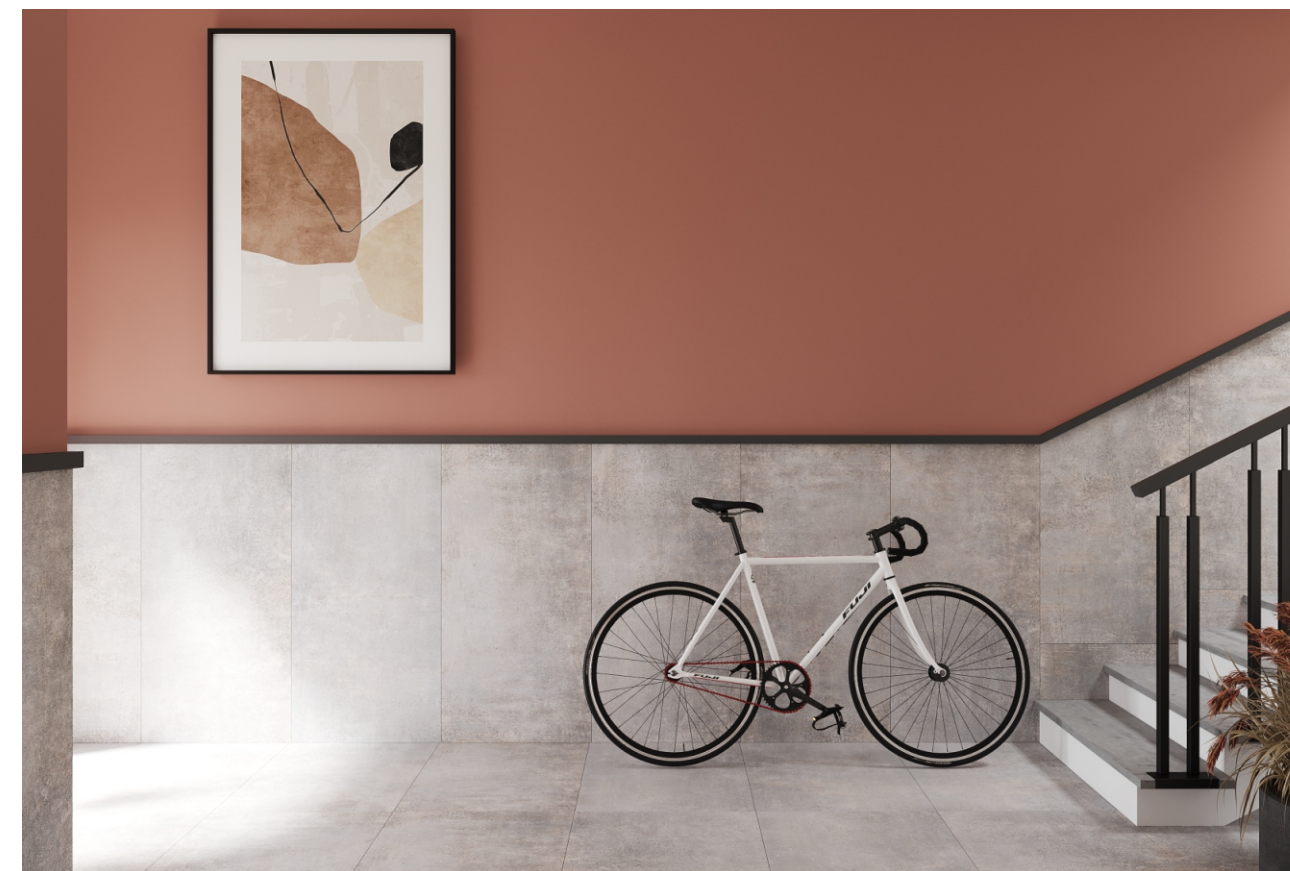

ceramic tile 60 x 120 cm

thickness 9 mm

finish Rocker

colors White
Grey
Red
Dove

faces 8

CONCRETE

-  Hotels
-  Housing
-  Bar - Restaurants
-  Shops
-  Public Spaces

GEMSTONE