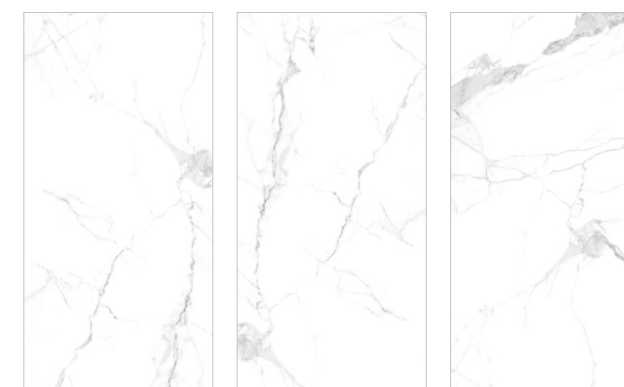

- Hotels
- Housing
- Bar - Restaurants
- Shops
- Public Spaces