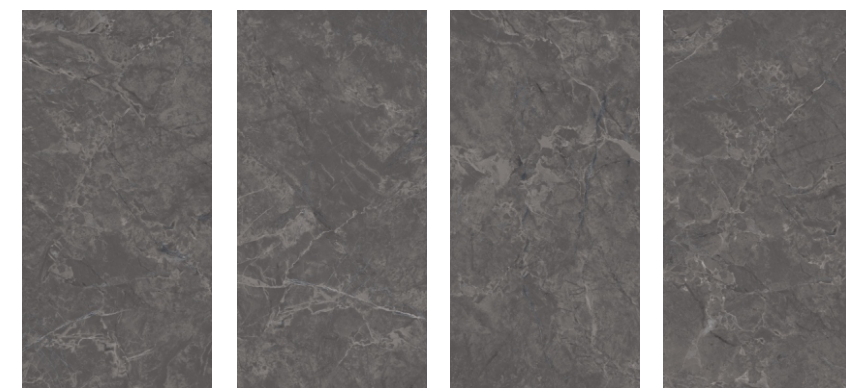

IMPAST

ceramic tile 60 x 120 cm

thickness 9 mm

finish Uniglow

colors Nero
Grey

faces 5

GREY AND BROWN MARBLE

Hotels